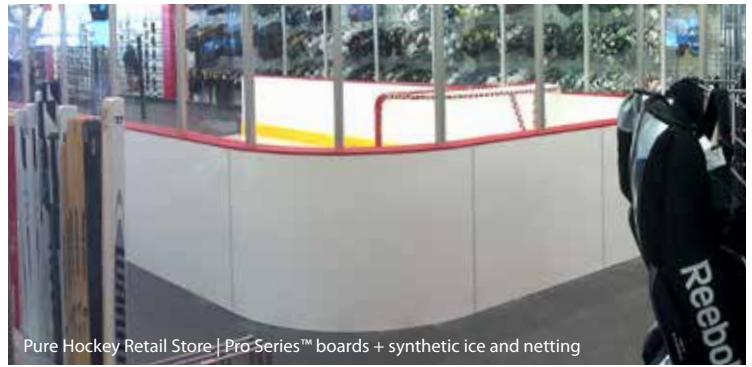

SHOOTING ROOM / SYNTHETIC ICE

Nekton Sports Performance | Pro Series™ boards + synthetic ice and netting

Shooting Room/ Synthetic Ice

Pure Hockey Retail Store | Pro Series™ boards + synthetic ice and netting

Pro Series™ boards + synthetic ice

Limited Space? No problem.

From indoor training facilities and sports stores to residential backyard or basement installations, we can accommodate any and all requirements.

It allows a high attendance level for many people at the same time and there are no maintenance costs, as energy costs are practically ZERO. The perfect practice option for any time of year!

Key features: