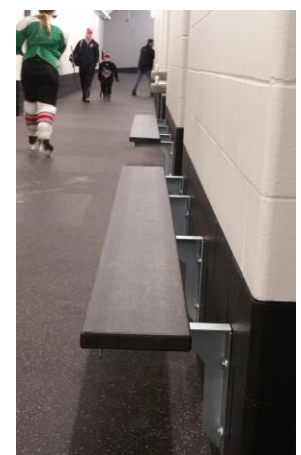

- 2 sets of Signature Series 6.0 NHL Size Steel frame dasher system
- Bleacher seating
- Locker-room benching & coat hooks
- Hallway benching
- Protective rubber flooring throughout the building including in floor logos
- Becker Brand MSR Skate Racking/Storage System
- Rental skates
- Goal frames, nets & pads
- WINN Ice Edger
- NJPA Purchasing contract