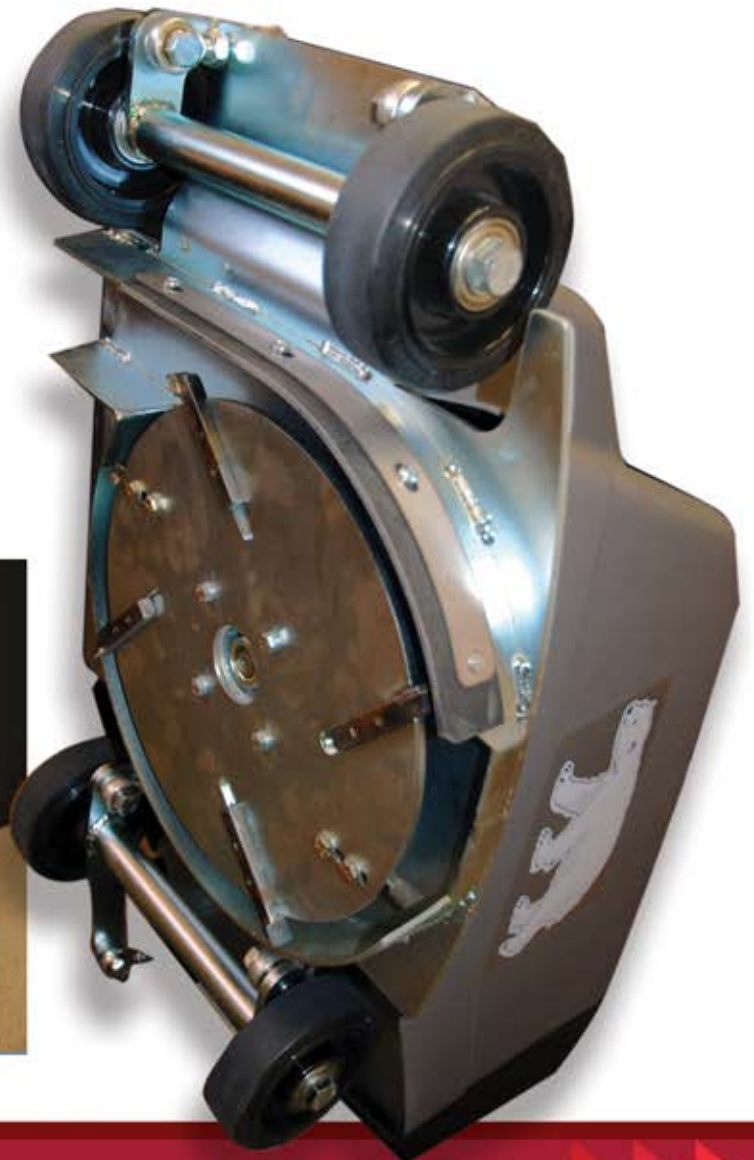

Serving the ice rink industry since 1988